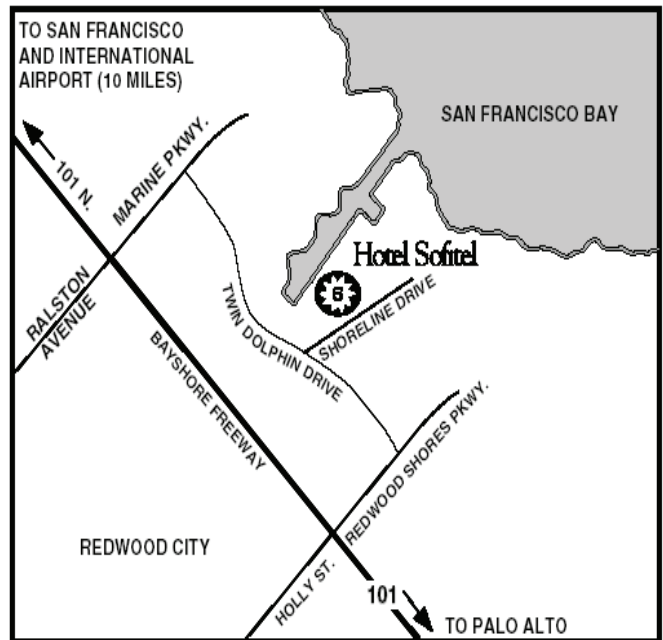

DIRECTIONS

SOFITEL
San Francisco Bay
223 Twin Dolphin Drive
Redwood City, CA 94065
(650) 598-9000 Fax (650) 598-9383

FROM SOUTH: Take 101 North. Exit Holly Street (411); follow sign for Redwood Shores Parkway. At second traffic signal turn left on Twin Dolphin Drive. Hotel is ½ miles on the right side (Shoreline Drive).

FROM NORTH: Take 101 South. Exit Ralston/Belmont (412); follow sign for Marine World Parkway. At second traffic signal, turn right on Twin Dolphin Dr. Hotel is ½ miles on the left side (Shoreline Drive).

FROM SOUTH: Take 101 North. Exit Holly Street (411); follow sign for Redwood Shores Parkway. At second traffic signal turn left on Twin Dolphin Drive. Hotel is ½ miles on the right side (Shoreline Drive).