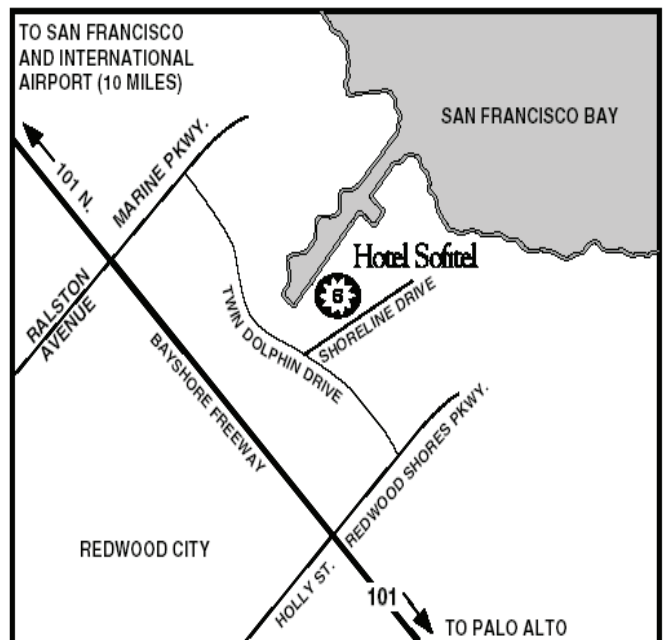

DIRECTIONS

SOFITEL
San Francisco Bay
223 Twin Dolphin Drive
Redwood City, CA 94065
(650) 598-9000 Fax (650) 598-9383

FROM SOUTH: Take 101 North. Exit Holly Street (411); follow sign for Redwood Shores Parkway. At second traffic signal turn left on Twin Dolphin Drive. Hotel is ½ miles on the right side (Shoreline Drive).

FROM NORTH: Take 101 South. Exit Ralston/Belmont (412); follow sign for Marine World Parkway. At second traffic signal, turn right on Twin Dolphin Dr. Hotel is ½ miles on the left side (Shoreline Drive).

FROM SOUTH: Take 101 North. Exit Holly Street (411); follow sign for Redwood Shores Parkway. At second traffic signal turn left on Twin Dolphin Drive. Hotel is ½ miles on the right side (Shoreline Drive).